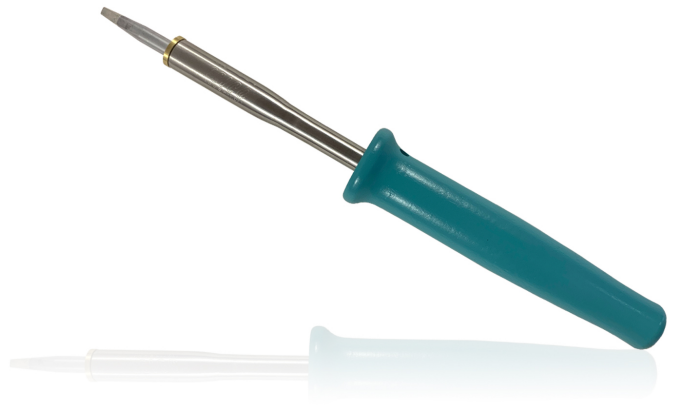

# Model: A93456

45 WATT, 3/16" LIGHT-DUTY SOLDERING IRON